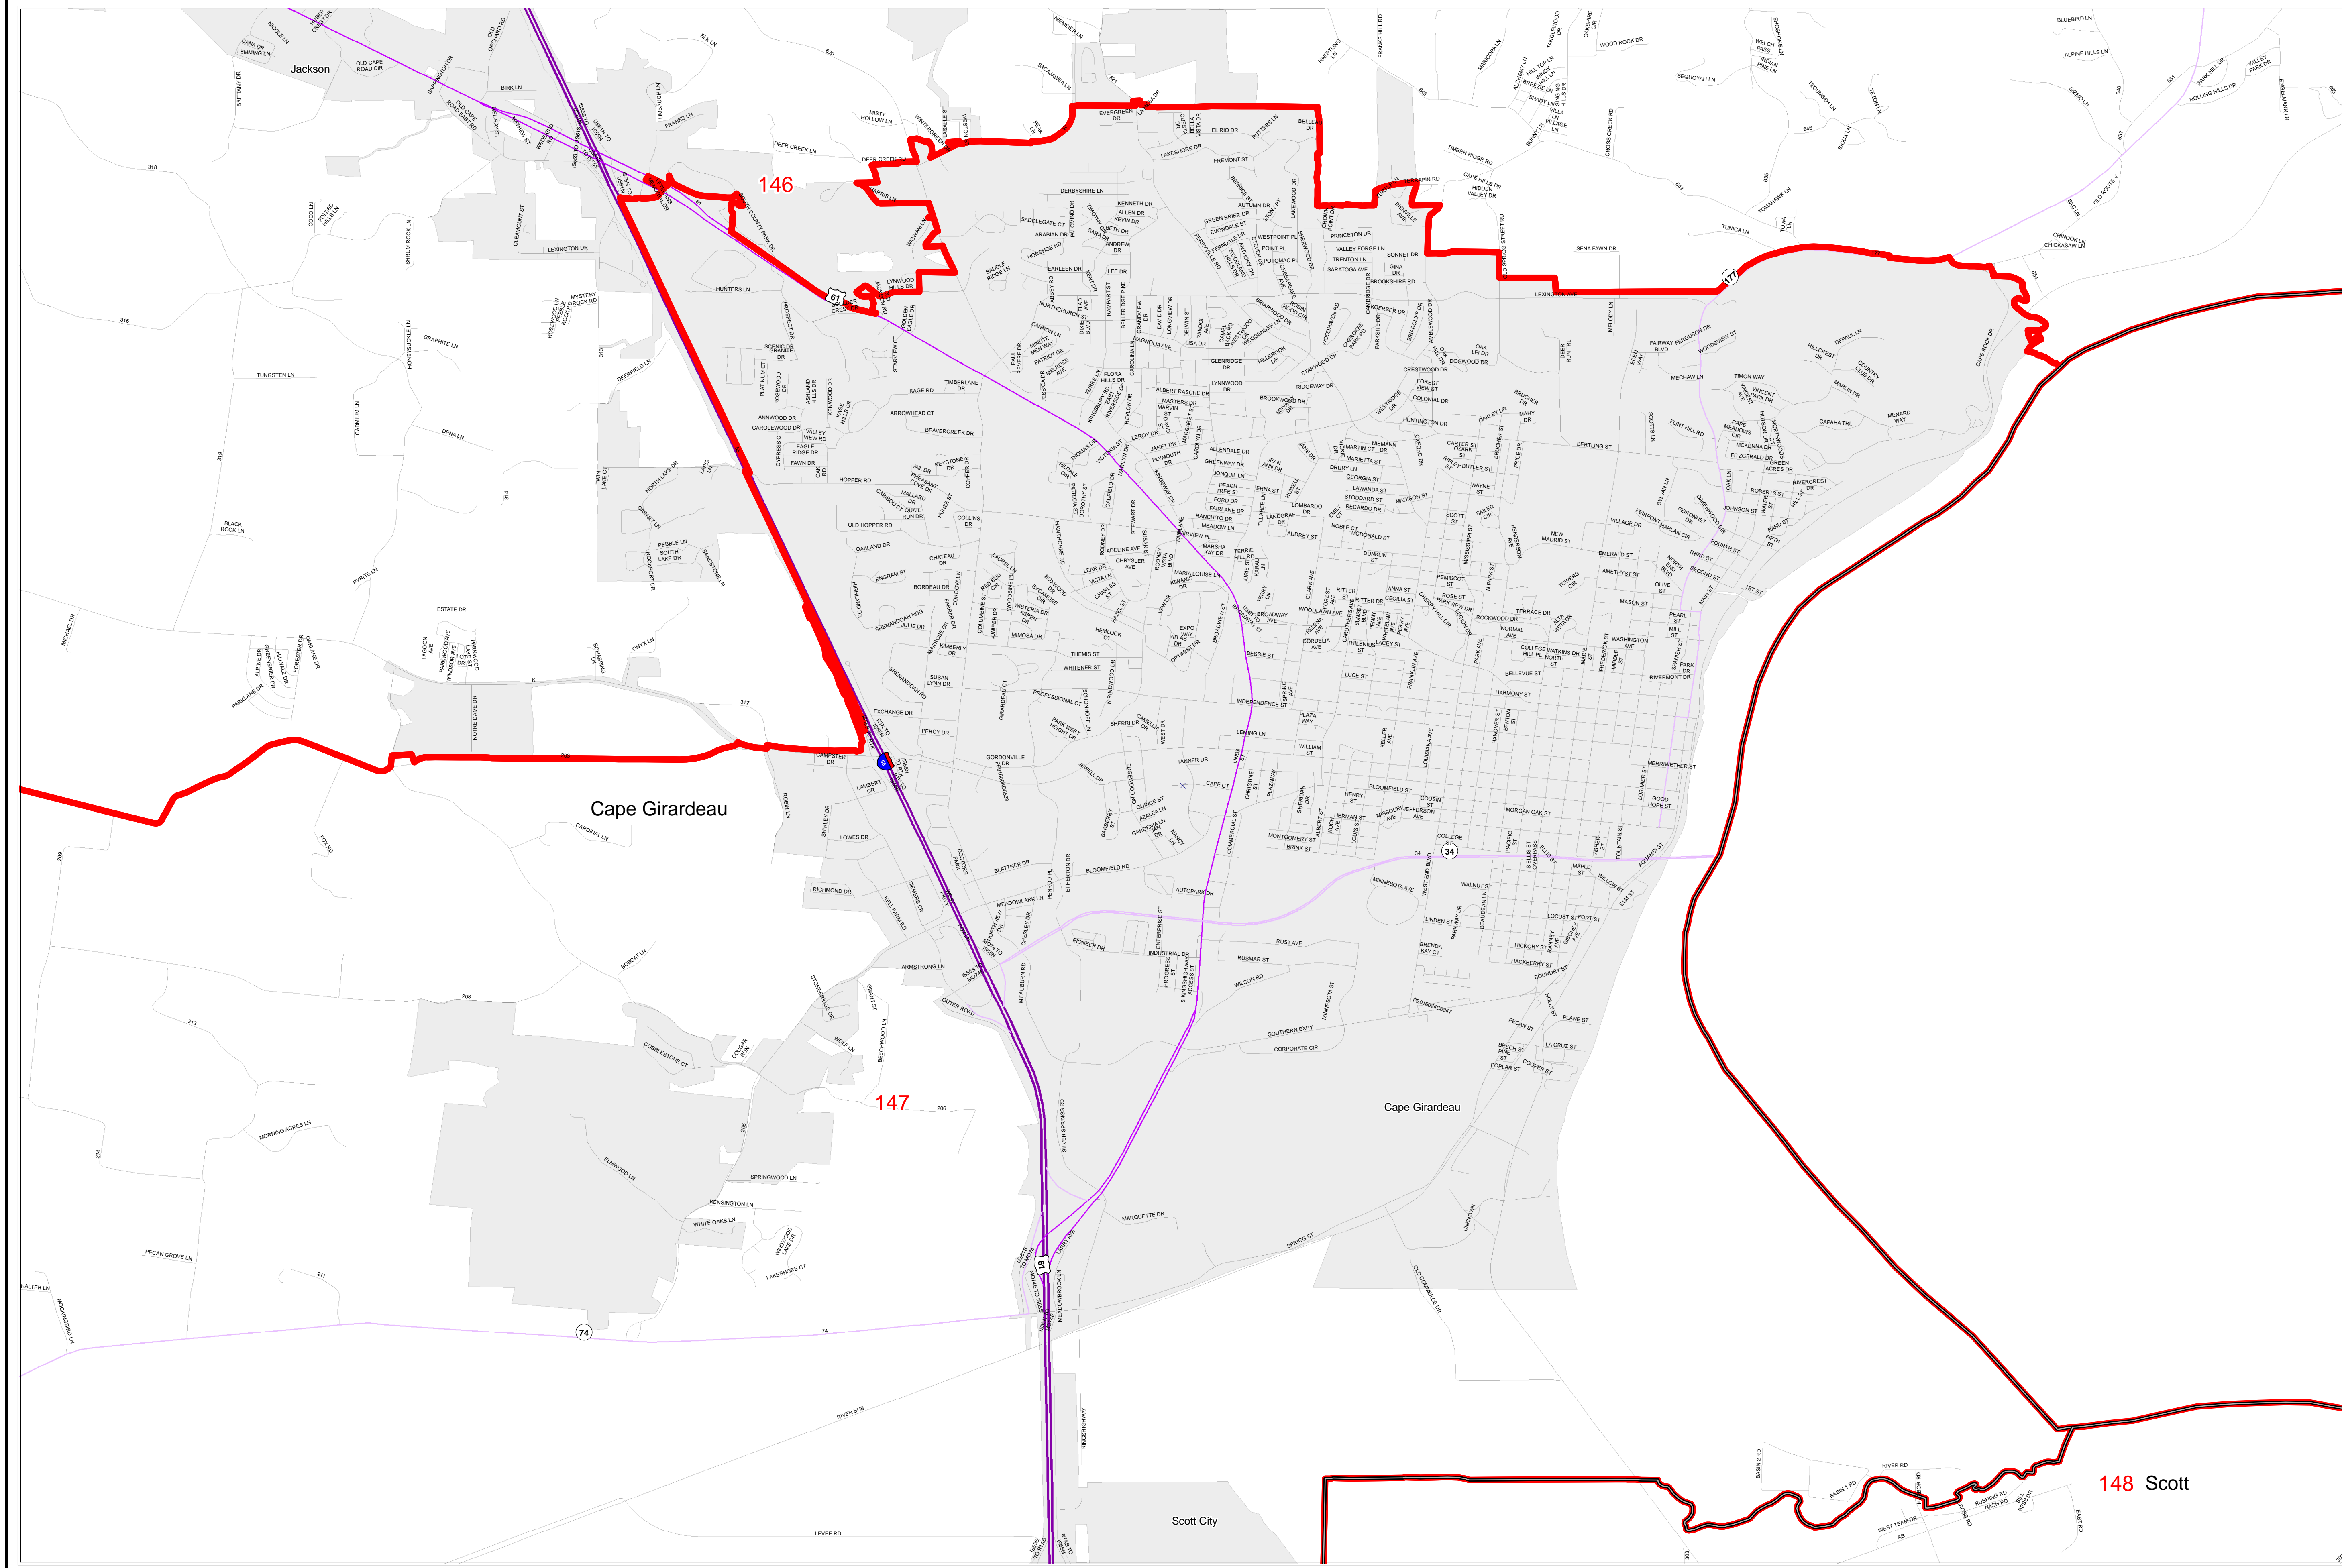

House Apportionment Plan 2011

Missouri Appellate Apportionment Commission

Cape Girardeau County